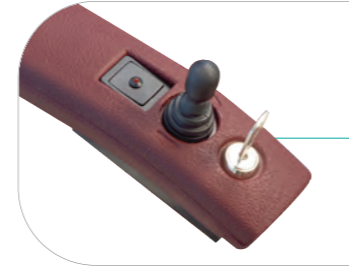

The Rails

Van Gogh

The Van Gogh stairlift is designed for use on the outside bend of curved stair cases. It consists of a single tubular rail, which is less than 8cm in diameter, and provides a safe, smooth and comfortable ride up even the most complicated of stair cases. It runs almost silently and the compact design allows plenty of space for other stair users.

- Cream
- Grey
- Brown

Rembrandt

The Rembrandt stairlift has the same luxurious and low-noise qualities as the Van Gogh but is specially designed for the inside bend of the stairs. Because the rail runs above the narrow side of the stairs, the broad section of the stairs remains completely free for other stair users.

- Cream
- Grey
- Brown

Automatic folding hinge

Our automatic folding hinge is easily operated via the joystick and remote controls. Only 800mm of wall space is required from 1st nose to back wall.

Handicare's tight-fitting drop nose rail can save having to fit a hinged track at the bottom of the stairs. A wall length of only 250mm is required.

Precision manufacturing

Seat Features

Joystick
This easy to use control can be positioned on left or right arm

Key Switch
The key can be removed to prevent unauthorised use

Space Saving Design
The arm rests and foot support can be folded away easily, maximising the clear space on the stairs.