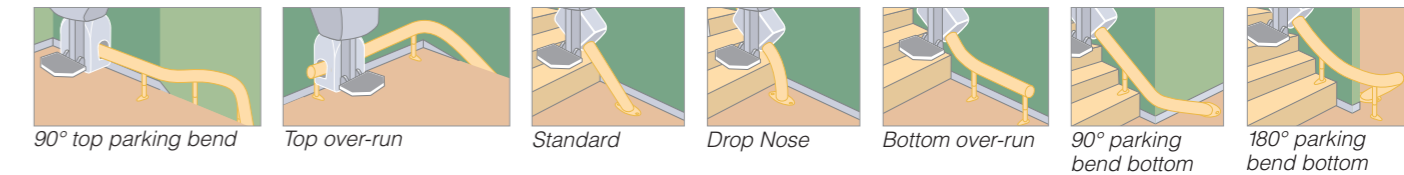

Manual Swivel
Push down lever allows seat to be swivelled enabling safe mounting and dismounting

Powered Swivel*
is available, operated by the joystick

Footrest Linkage*
Simultaneously folds up with seat

Off-centre Footrest*
A unique design available for tight winding steps

45° Travel

Rail end variations - top and bottom

Installed in half a day without any construction work

We always attach great importance to installing your stairlift to the highest professional standards.