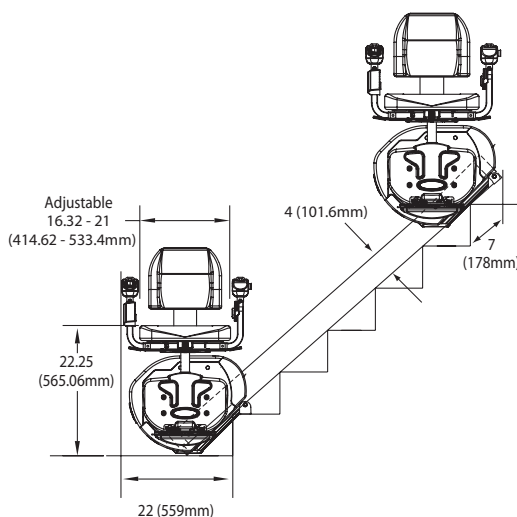

### ELEVATION VIEW

Applications	Residential, commercial*, indoor, straight-run stairs
Capacity	350 lbs/158 kg
Maximum travel distance	32' (9.75 m)
Nominal Speed	20 ft/minute, (0.10 m/s)
Drive	Rack and pinion
Motor	1/2 hp, 24V (DC) power that charges on standard household power
Fold-up width	13 3/4", 35 cm
Fold-out width	24 1/4", 61.6 cm
Range of incline	25° to 55°
Warranty	36 months parts, ask dealer for details